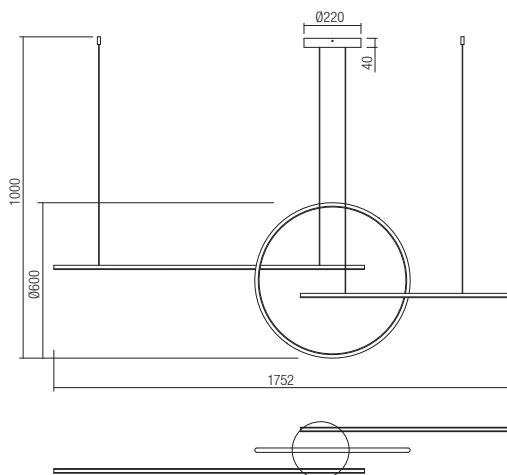

Led type	SMD LED 2835 468 pcs x 0,15W	
Power	56W	
Input	220V-240V, 50/60Hz	
Color temperature	3000K	4000K
Lumen source	6600 lm	6780 lm
Lumen system	5016 lm	5286 lm
CRI	80	
Dimmable (3 step)	☉	

CE IP20

Led type	SMD LED 2835 323 pcs x 0,15W	
Power	46W	
Input	220V-240V, 50/60Hz	
Color temperature	3000K	4000K
Lumen source	5390 lm	5537 lm
Lumen system	3724 lm	3928 lm
CRI	80	
Dimmable (3 step)	☉	

CE IP20