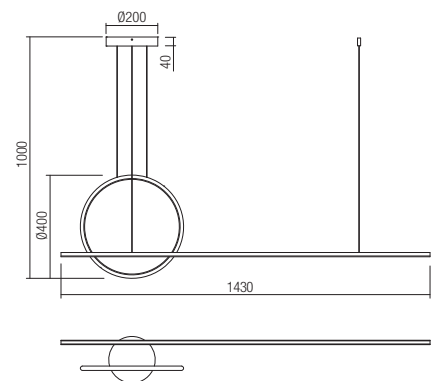

Led type	SMD LED 2835 468 pcs x 0,15W	
Power	56W	
Input	220V-240V, 50/60Hz	
Color temperature	3000K	4000K
Lumen source	6600 lm	6780 lm
Lumen system	5016 lm	5286 lm
CRI	80	
Dimmable (3 step)	☉	

CE IP20

Led type	SMD LED 2835 323 pcs x 0,15W	
Power	46W	
Input	220V-240V, 50/60Hz	
Color temperature	3000K	4000K
Lumen source	5390 lm	5537 lm
Lumen system	3724 lm	3928 lm
CRI	80	
Dimmable (3 step)	☉	

CE IP20